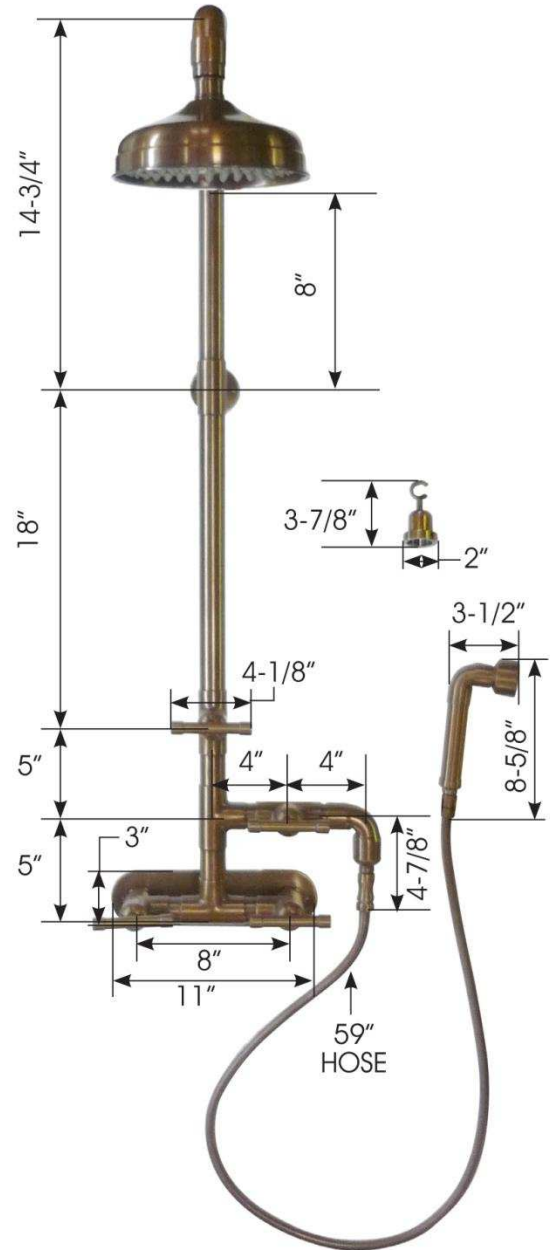

PRODUCT SPECIFICATIONS

Waterbridge Exposed Shower WB-SHW-850

June 2013

- ADA Compliant
- Offset and Cross handles available
- Custom sizes and finishes available

Connection	1/2" Copper
Valve	1/2" Ceramic
GPM	2.5