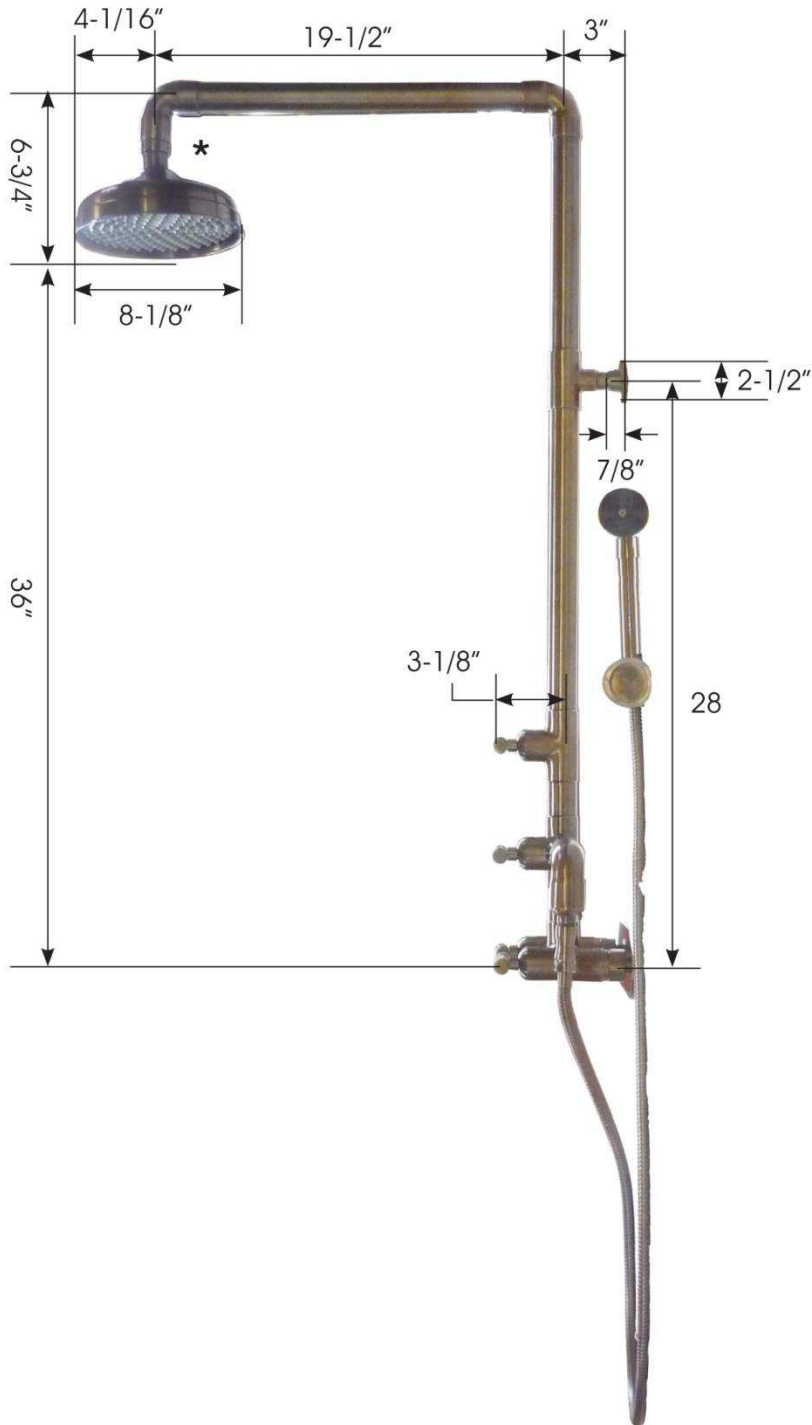

PRODUCT SPECIFICATIONS

Waterbridge Exposed Shower WB-SHW-850

June 2013

- ADA Compliant
- Offset and Cross handles available
- Custom sizes and finishes available

Connection	1/2" Copper
Valve	1/2" Ceramic
GPM	2.5